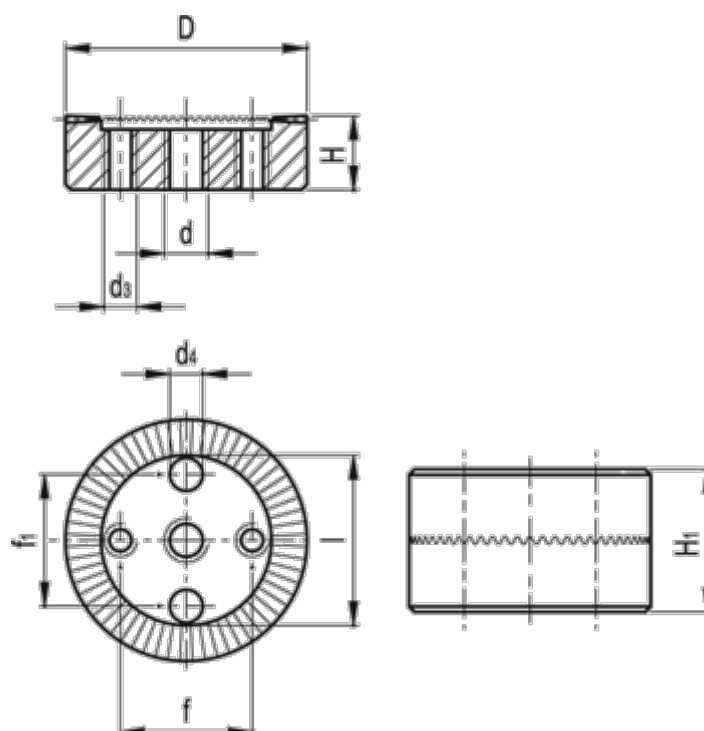

Data Sheet

Article number: 20656532

Description: E+G Serrated locking plate
GN 187.4-22-60-C-ST

Measures

| | | | |
|----------|-------|-----------------|--------|
| D | = 22 | l | = 15.5 |
| d | = M4 | Number of teeth | = 60 |
| d1 | = 3.2 | Weight (g) | = 15 |
| d4 H11 | = 3 | | |
| f | = 12 | | |
| f1 | = 12 | | |
| H +/-0.9 | = 6.5 | | |
| H1 | = 13 | | |